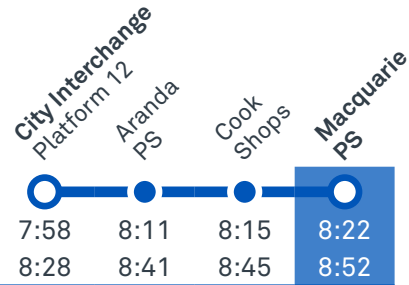

Bus stop location

32

Regular route number

Walking route

Local area map provides indicative walking paths only. This map is designed to represent local public transport options in the area and is not to scale

Summary of bus services

Route	AM	PM	Suburbs/Areas Served	Other information
32	✓	✓	City Interchange, Aranda, Cook, Weetangera, Macquarie, Jamison Centre, Belconnen, Belconnen Interchange	

MACQUARIE PRIMARY SCHOOL

Plan your trip with the TC Journey planner! Visit transport.act.gov.au for details

Effective 20 July 2020

Morning regular services

Other times available. Visit transport.act.gov.au

32

From Belconnen

32

From City

32 To City

32 To Belconnen

BELCONNEN TO CITY

via Jamison and Aranda

Effective 18 July 2020

32

ROUTE MAP

- Bus route
- Bus interchange
- Mode interchange
- Educational institution
- Hospital
- Bicycle lockers
- Park and Ride
- R1** RAPID route
- Bus terminus
- 32 Route number
- Shopping centre
- Bicycle rails
- Bicycle cage
- Bus stop / this side only