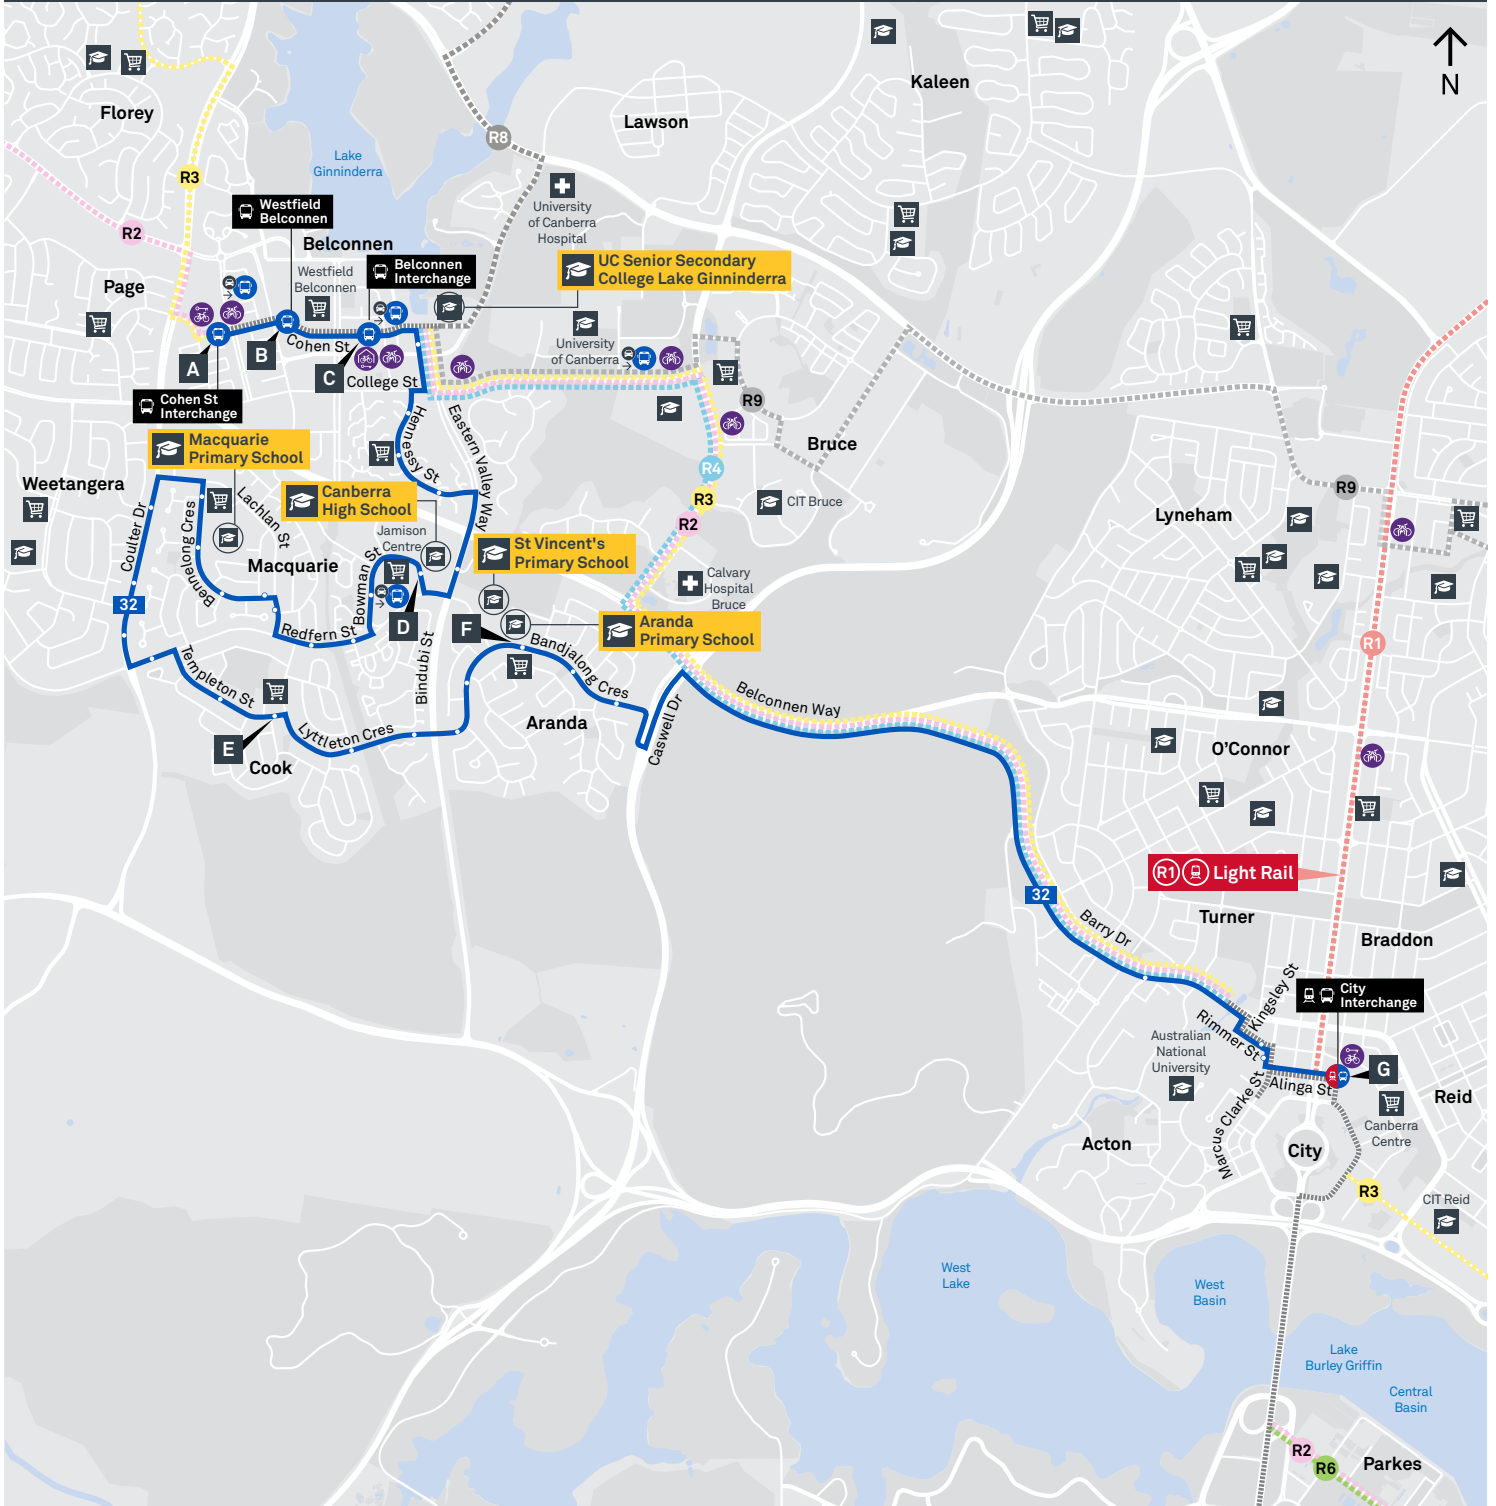

MACQUARIE PRIMARY SCHOOL

Plan your trip with the TC Journey planner! Visit transport.act.gov.au for details

Effective 20 July 2020

Local area map

School start

🕒 9:00 am

School finish

🕒 3:00 pm

Bus stop location

32

Regular route number

Walking route

Local area map provides indicative walking paths only. This map is designed to represent local public transport options in the area and is not to scale

Summary of bus services

Route	AM	PM	Suburbs/Areas Served	Other information
32	✓	✓	City Interchange, Aranda, Cook, Weetangera, Macquarie, Jamison Centre, Belconnen, Belconnen Interchange	

MACQUARIE PRIMARY SCHOOL

32 To City

32 To Belconnen

BELCONNEN TO CITY

via Jamison and Aranda

Effective 18 July 2020

32

ROUTE MAP

- Bus route
- Bus interchange
- Mode interchange
- Educational institution
- Hospital
- Bicycle lockers
- Park and Ride
- R1** RAPID route
- Bus terminus
- 32 Route number
- Shopping centre
- Bicycle rails
- Bicycle cage
- Bus stop / this side only